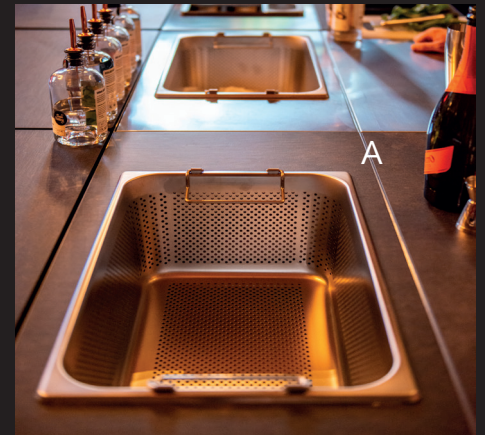

Page 17

A STAGE_80_S_ELEMENTS_BAR
VE-20142