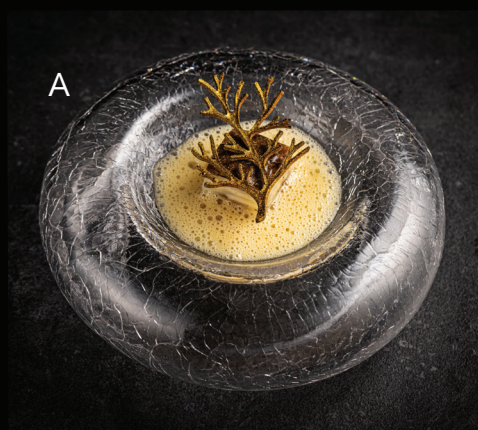

Page 19

A Presentation Bowl 6.7"
Crackled Glass by Studio Raw
Item #: RD23025