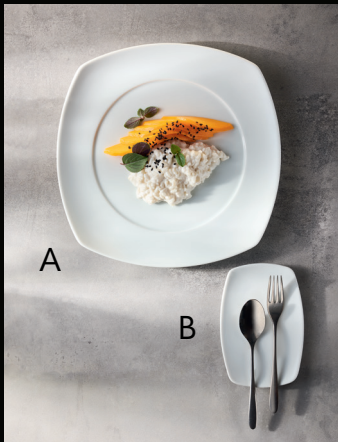

Overview of the products illustrated in the Bauscher section

Page 5

A Flate Coupe Square w/ Centerwell
Options by Bauscher
Item #: 717227

B Rect. Coupe Platter 5.4" x 3.7"
Options by Bauscher
Item #: 712314