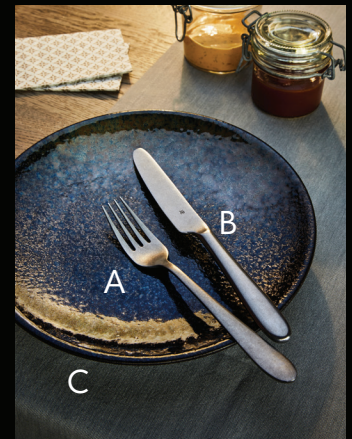

Page 11

A Table Fork 8.3"
Sara by WMF
Item #: 54.8302.6040

B Table Knife 9.8"
Sara by WMF
Item #: 54.8103.6049

C Plate 9.1"
Sea by Playground
Item #: P011223-000351