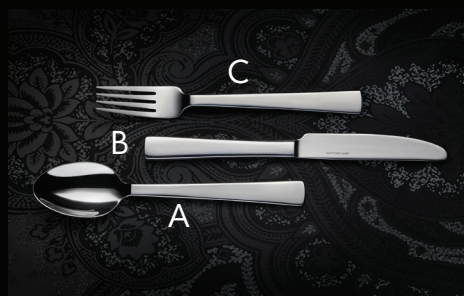

B Table/Dessert Knife
Cutting Edge by Hepp
Item #: 56.1803.6049

C Table/Dessert Spoon
Cutting Edge by Hepp
Item #: 56.1801.6040

Page 9

A Coffe Pot 0.6L
Tradition by Hepp
Item #: 13.4709.0600

B Milk Jug
Tradition by Hepp
Item #: 13.4603.0150

C Pastry Stand 12.8" x 11"
Tradition by Hepp
Item #: 12.2269.1620

Page 9

A Steak Fork 8.3"
Taurus by Hepp
Item #: 56.0502.6070

B Steak Knife 10"
Taurus by Hepp
Item #: 56.0501.6070

Page 9

A Induction Plus Chafing Dish GN 1/1
Excellent by Hepp
Item #: 57.0003.6040

B Sequence Frame M 4"
Sequence by Hepp
Item #: 57.0139.6040

C Sequence Dish M 11.6" x 10.3" x 3"
Sequence by Hepp
Item #: 57.0130.9800

Page 9

A Table Spoon 8.1"
Royal by Hepp
Item #: 01.0049.1010

B Table Knife 9.3"
Royal by Hepp
Item #: 01.0049.1800