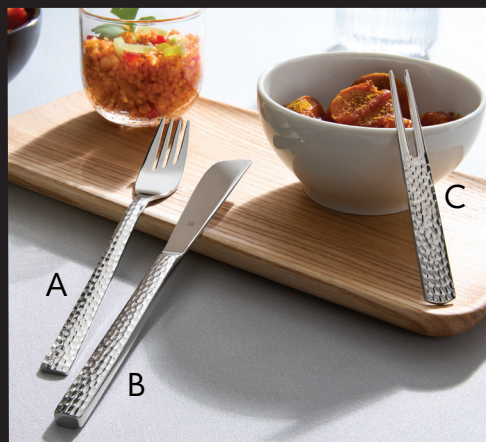

Page 11

A Fork 6.7"
InMotion by WMF
Item #: 54.0992.6040

B Knife 7.1"
InMotion by WMF
Item #: 54.0993.6049

C Food Picker 3.9"
InMotion by WMF
Item #: 54.0999.6040