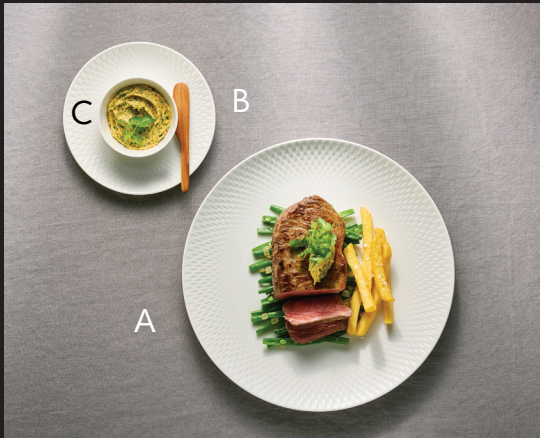

Overview of the products illustrated in the Bauscher section

Page 4

A Flat Coupe Plate Embossed 11.4"
Purity Reflections by Bauscher
Item #: 691279

B Saucer Double Well Embossed 6.3"
Purity Reflections by Bauscher
Item #: 696869

C Bowl 6.4 oz
Purity by Bauscher
Item #: 696569